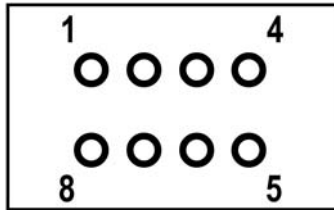

## DCC PIN CONNECTIONS

PIN #	WIRE
1	Orange
2	Yellow
3	Blue
4	Black
5	Grey
6	White
7	Blue
8	Red

	RED	From right-hand rail power pick-up
	ORANGE	To motor connected to right-hand rail
	BLACK	To left-hand rail power pick-up
	GREY	To motor connected to left-hand rail
	WHITE	Front headlight (-) connection
	YELLOW	Rear headlight (-) connection
	BLUE	Common (+) headlight(s)/aux. Function(s) connection